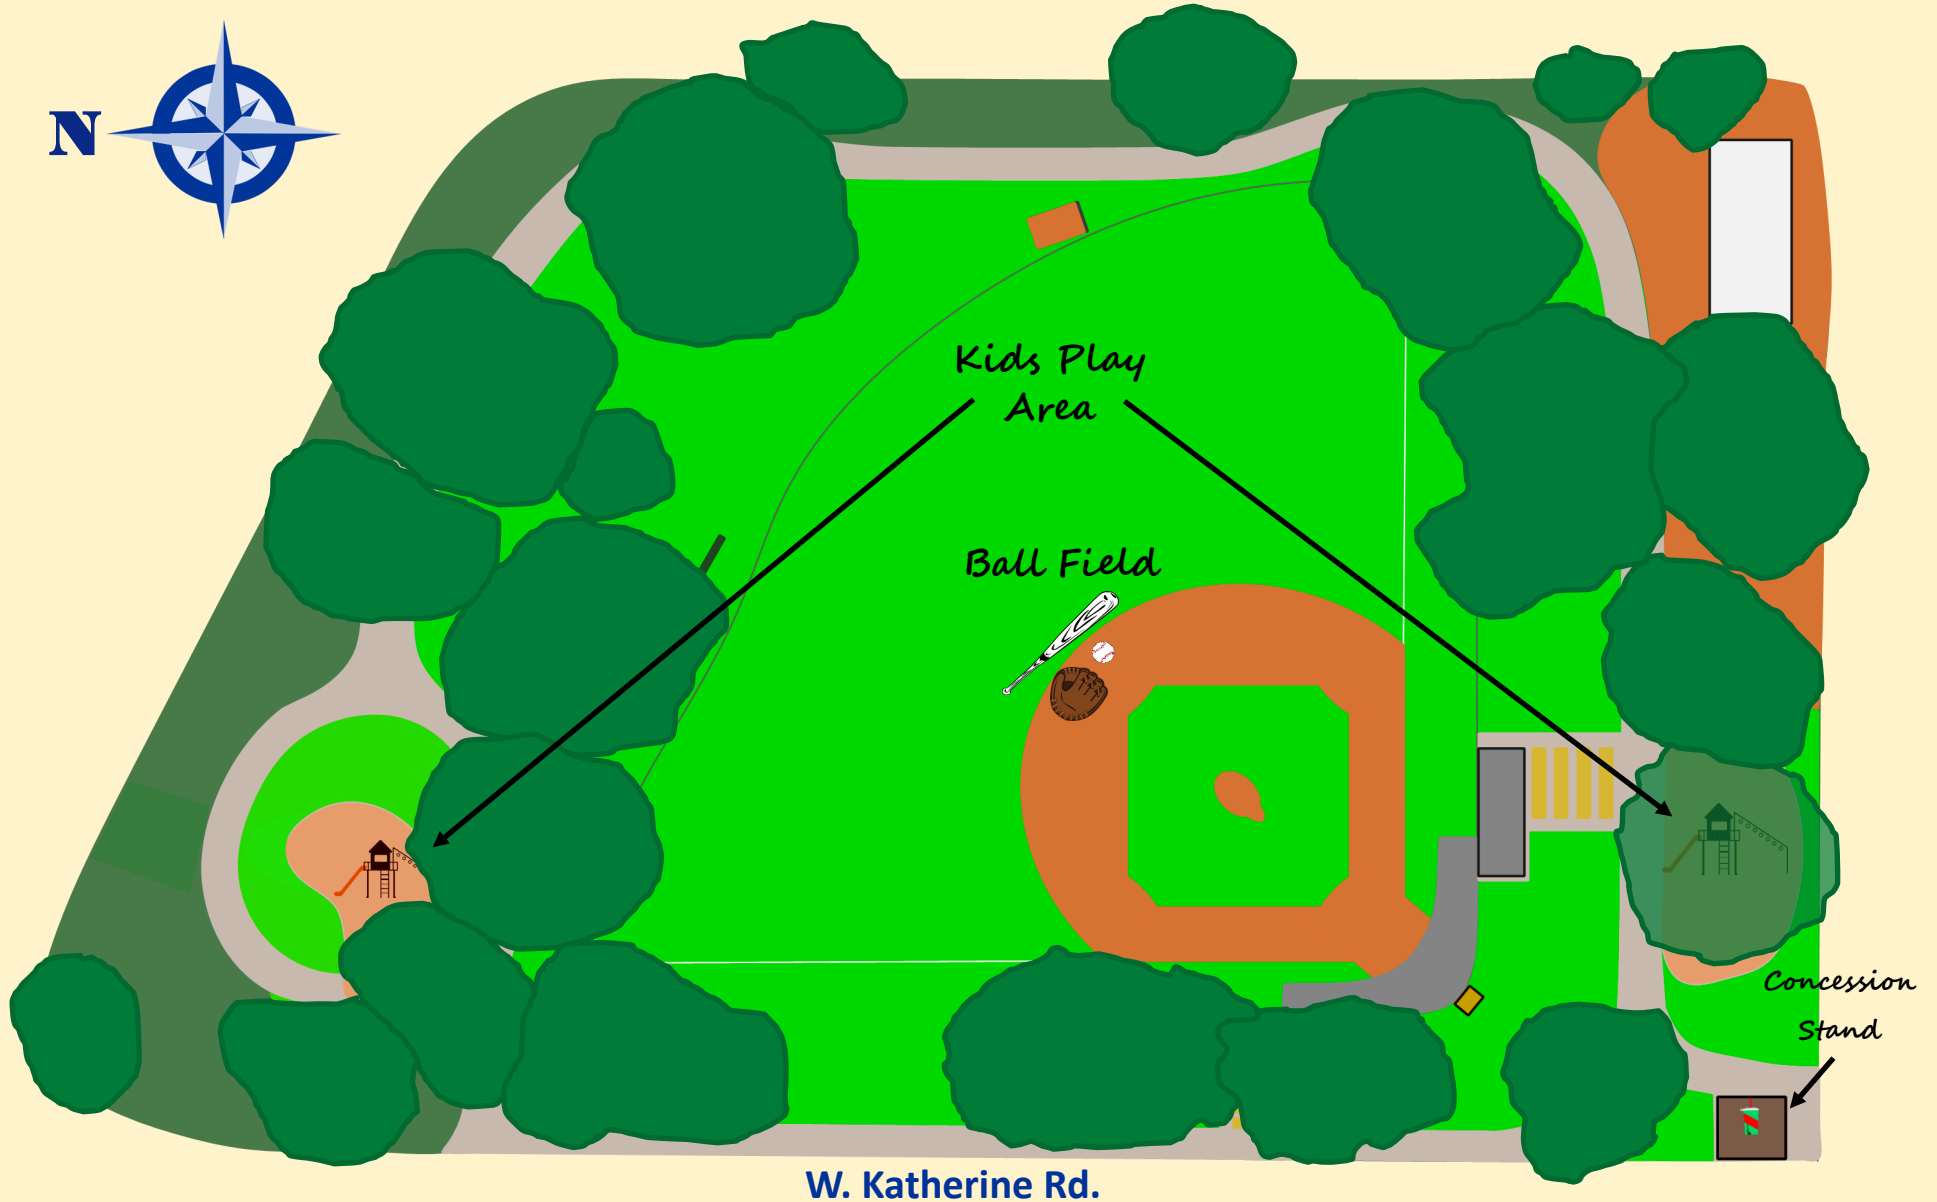

Knolls Park

1300 W. Katherine Rd., Simi Valley, CA 93063

The depiction of the park is an artistic representation and may not be to scale. This rendering is intended to be used as a general reference.

Some amenities may be reservable only and/or may be temporarily out of service. Please see park webpages for details.